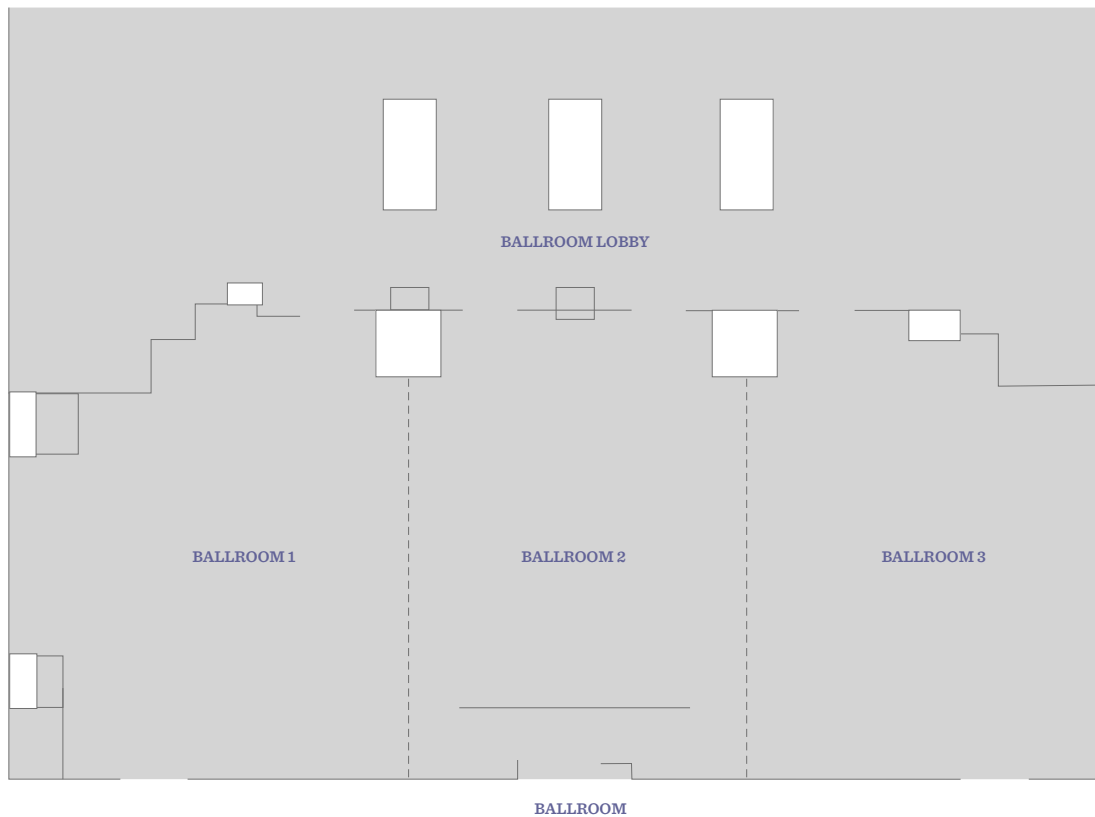

FLOOR PLAN

Ballroom Floor